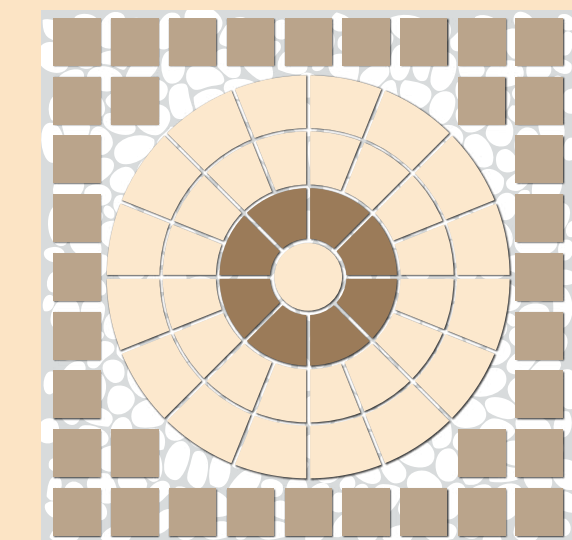

- Strip Cladding**
4 Sizes
Sandstone Tan Light
Sandstone Fawn
Sandstone

- Rock Cladding**
Sandstone Tan Light
Sandstone Fawn
Sandstone

- Strip Rock Cladding**
Sandstone Tan Light
Sandstone Fawn
Sandstone

SLEEPERS

available in 2 colours
charcoal & desert sand

785mm x 215mm x 50mm

600mm x 215mm x 50mm

318mm x 215mm x 50mm

GARDEN CURBS

500mmx150mmx75mm

CIRCLES

- Sizes:
A - 600 diameter x 40
A-B - 1470 diameter x 40
A-B-C - 2340 diameter x 40
A-B-C-D - 3200 diameter x 40
A-B-C-D-E - 4200 diameter x 40

Stone Sensation's products are handmade and a slight variation in colour may occur. Colours in this brochure are as accurate as current photography and printing techniques allow.